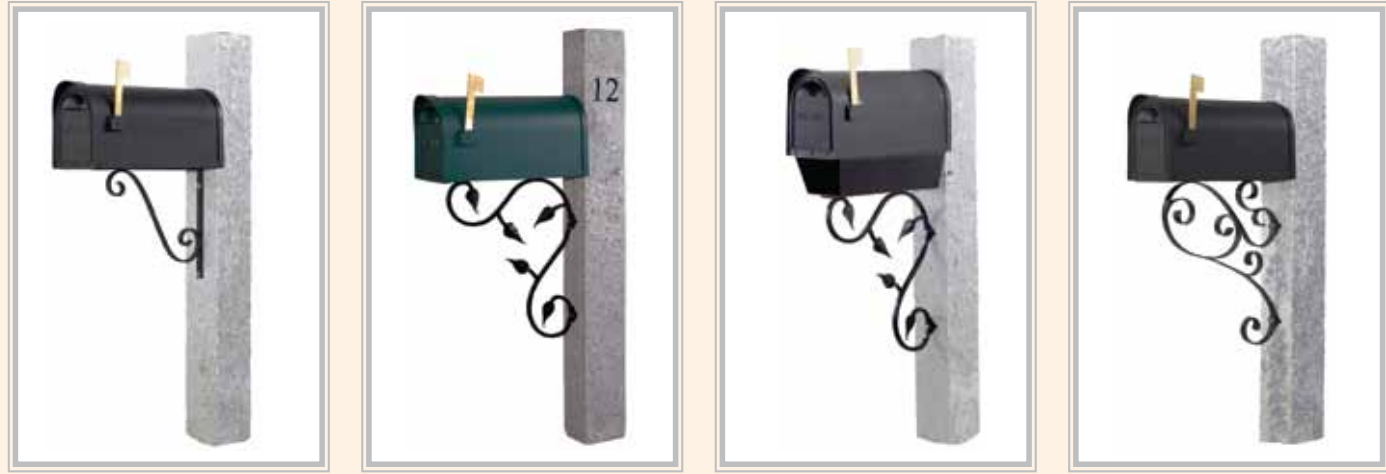

Mailbox Gallery

Rock 2/Thermal 2 Granite Post 667GP22
Black 106 Iron Bracket 106MBB
Black Mailbox 12MAILBXB

Rock 2/Thermal 2 Granite Post 667GP22
Black 125 Iron Bracket 125MBB
Green Mailbox 12MAILBXC
Engraving ENG

Rock 2/Thermal 2 Granite Post 667GP22
Black 125 Iron Bracket 125MBB
Black Mailbox 12MAILBXB
Black Newspaper Tube CNTB

Rock 4 Sides Granite Post 667GPRK
Black 135 Iron Bracket 135MBB
Black Mailbox 12MAILBXB