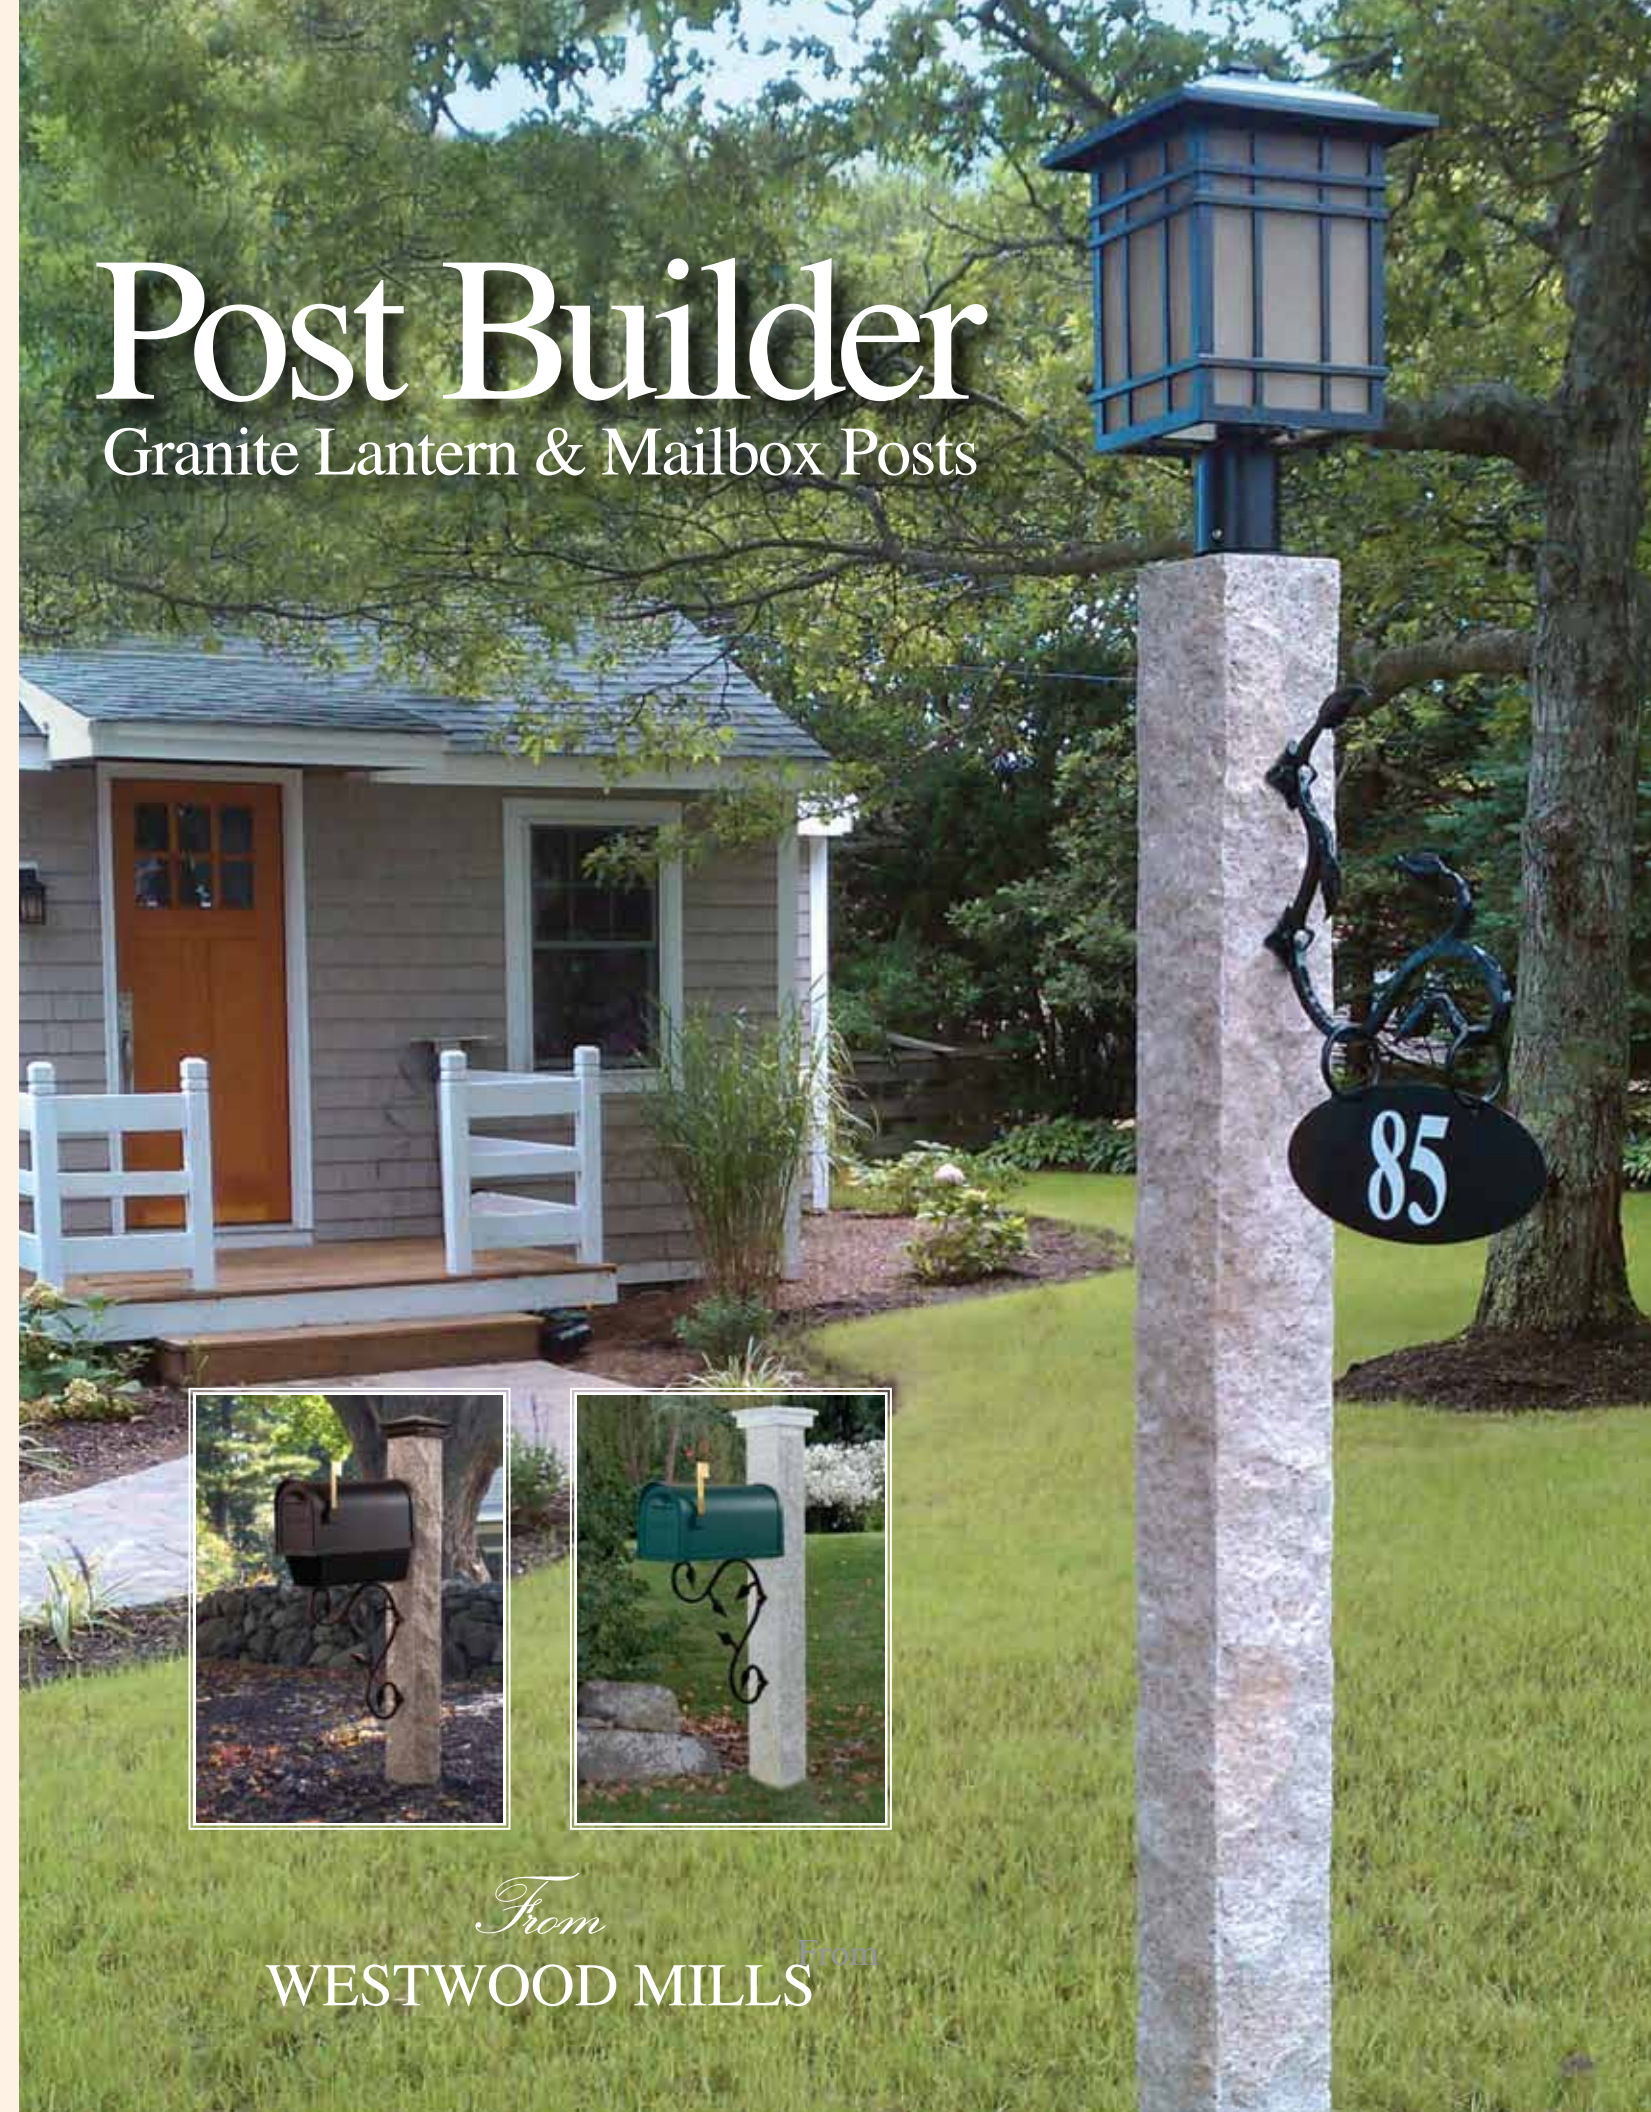

Color variation in Golden Wheat. Drill marks. Granite vein. Granite vein.

WESTWOOD MILLS

Westwood Mills Corp.
55 Sharp Street • Hingham, MA 02043
781 335 4466 • www.westwoodmills.com

Post Builder

Granite Lantern & Mailbox Posts